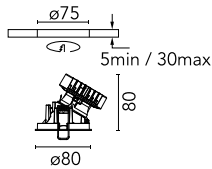

Optical

Lighting type	Indirect, Direct
LED type	LED array
Light distribution	Asymmetric
Optical type	Wall Washer
	Down
Beam angle (°)	28
Beam angle C90-270 (°)	43
UGRL	21
Efficiency (lm/W)	71

Beam Angle: 28°

Physical

Color	Copper	Spot diameter (mm)	80
Orientation	Fixed	Lifespan (L70 B10)	L80B50
Trim	yes		
Recessed depth (mm)	81		
Weight (kg)	0.24		

Note

Elliptical lens included.

Easy Kap Ø 80 Wall-Washer

Continuous current power supply of 10-20W, 110/240V – 50/60Hz with power current selected through adjustable 250 mA – 10W / 350 mA – 15W / 400 mA – 17W / 450 mA – 19W / 500/550/600/700 mA – 20W, Dali 1 switch.