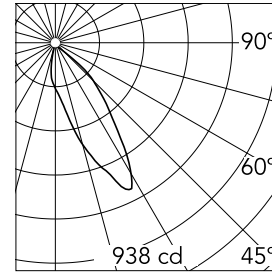

Easy Kap Ø 80 Wall-Washer

■ 03.4196.CU - Copper

Recessed luminaire with LED light source. Power supply not included. Installation frame not necessary.

Main specifications

Number of heads	1	CRI	90
Lamp category	LED	Net lumen (lm)	620
Power (W)	9.2W	Mountings	Ceiling recessed
System power (W)	8.7	Environment	Indoor dry location
CCT (K)	3000K		

Optical

Lighting type	Indirect, Direct
LED type	LED array
Light distribution	Asymmetric
Optical type	Wall Washer
	Down
Beam angle (°)	28
Beam angle C90-270 (°)	43
UGRL	21
Efficiency (lm/W)	71

Beam Angle: 28°

Physical

Color	Copper	Spot diameter (mm)	80
Orientation	Fixed	Lifespan (L70 B10)	L80B50
Trim	yes		
Recessed depth (mm)	81		
Weight (kg)	0.24		

Note

Elliptical lens included.

Easy Kap Ø 80 Wall-Washer

Continuous current power supply of 10-20W, 110/240V – 50/60Hz with power current selected through adjustable 250 mA – 10W / 350 mA – 15W / 400 mA – 17W / 450 mA – 19W / 500/550/600/700 mA – 20W, Dali 1 switch.