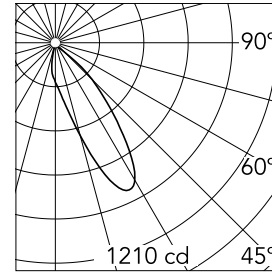

Optical

Lighting type	Indirect, Direct
LED type	LED array
Light distribution	Asymmetric
Optical type	Wall-washer
Beam angle (°)	28
Beam angle C90-270 (°)	29
Efficiency (lm/W)	75

Beam Angle: 28°

h(m)	E(lx)	D(m)
1	1210	0.64
2	303	1.28
3	134	1.91
4	76	2.55
5	48	3.19

Physical

Color	Blue	Spot diameter (mm)	80
Orientation	Fixed		
Trim	yes		
Recessed depth (mm)	81		
Weight (kg)	0.24		

Note

Elliptical lens included.

Easy Kap Ø 80 Wall-Washer

Continuous current power supply, 1-10V, regulable Mains, leading & trailing edge 220/240V – 50/60Hz, 500mA – 10W
60.9411