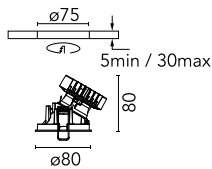

Easy Kap Ø 80 Wall-Washer

■ 03.4196.BU - Blue

Recessed luminaire with LED light source. Power supply not included. Installation frame not necessary.

Main specifications

Number of heads	1	Net lumen (lm)	660
Lamp category	LED	Mountings	Ceiling recessed
Power (W)	9.2W	Environment	Indoor dry location
CCT (K)	3000K		
CRI	90		

Optical

Lighting type	Indirect, Direct
LED type	LED array
Light distribution	Asymmetric
Optical type	Wall-washer
Beam angle (°)	28
Beam angle C90-270 (°)	29
Efficiency (lm/W)	75

Beam Angle: 28°

h(m)	E(lx)	D(m)
1	1210	0.64
2	303	1.28
3	134	1.91
4	76	2.55
5	48	3.19

Physical

Color	Blue	Spot diameter (mm)	80
Orientation	Fixed		
Trim	yes		
Recessed depth (mm)	81		
Weight (kg)	0.24		

Note

Elliptical lens included.

Easy Kap Ø 80 Wall-Washer

Continuous current power supply, 1-10V, regulable Mains, leading & trailing edge 220/240V – 50/60Hz, 500mA – 10W
60.9411