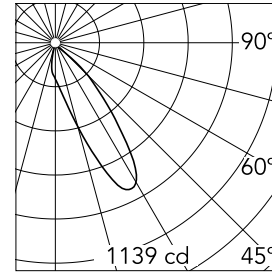

Easy Kap Ø 80 Wall-Washer

■ 03.4196.74 - Black

Recessed luminaire with LED light source. Power supply not included. Installation frame not necessary.

Main specifications

Number of heads	1	Net lumen (lm)	567
Lamp category	LED	Mountings	Ceiling recessed
Power (W)	9.2W	Environment	Indoor dry location
CCT (K)	3000K		
CRI	90		

Optical

Lighting type	Indirect, Direct
LED type	LED array
Light distribution	Asymmetric
Optical type	Wall Washer
	Down
Beam angle (°)	26
Beam angle C90-270 (°)	27
Efficiency (lm/W)	65

Beam Angle: 26°

h(m)	E(lx)	D(m)
1	1139	0.59
2	285	1.19
3	127	1.78
4	71	2.37
5	46	2.97

Physical

Color	Black	Spot diameter (mm)	80
Orientation	Fixed		
Trim	yes		
Recessed depth (mm)	81		
Weight (kg)	0.24		

Note

Elliptical lens included.

Easy Kap Ø 80 Wall-Washer

Continuous current power supply of 10-20W, 110/240V – 50/60Hz with power current selected through adjustable 250 mA – 10W / 350 mA – 15W / 400 mA – 17W / 450 mA – 19W / 500/550/600/700 mA – 20W, Dali 1 switch.
60.8847