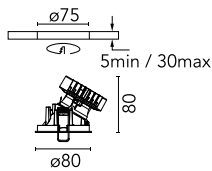

Easy Kap Ø 80 Wall-Washer

■ 03.4196.74 - Black

Recessed luminaire with LED light source. Power supply not included. Installation frame not necessary.

Main specifications

Number of heads	1	Net lumen (lm)	567
Lamp category	LED	Mountings	Ceiling recessed
Power (W)	9.2W	Environment	Indoor dry location
CCT (K)	3000K		
CRI	90		

Optical

Lighting type	Indirect, Direct
LED type	LED array
Light distribution	Asymmetric
Optical type	Wall Washer
	Down
Beam angle (°)	26
Beam angle C90-270 (°)	27
Efficiency (lm/W)	65

Beam Angle: 26°

h(m)	E(lx)	D(m)
1	1139	0.59
2	285	1.19
3	127	1.78
4	71	2.37
5	46	2.97

Physical

Color	Black	Spot diameter (mm)	80
Orientation	Fixed		
Trim	yes		
Recessed depth (mm)	81		
Weight (kg)	0.24		

Note

Elliptical lens included.

Easy Kap Ø 80 Wall-Washer

Continuous current power supply of 10-20W, 110/240V – 50/60Hz with power current selected through adjustable 250 mA – 10W / 350 mA – 15W / 400 mA – 17W / 450 mA – 19W / 500/550/600/700 mA – 20W, Dali 1 switch.
60.8847