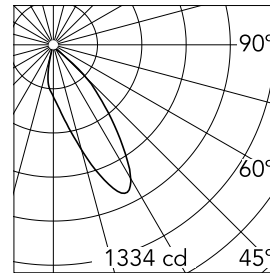

Number of heads	1	Net lumen (lm)	838
Lamp category	LED	Mountings	Ceiling recessed
Power (W)	13.4W	Environment	Indoor dry location
CCT (K)	2700K		
CRI	90		

Optical

LED type	LED array
Light distribution	Asymmetric
Optical type	Wall-washer
Beam angle (°)	30
Beam angle C90-270 (°)	36
Efficiency (lm/W)	62