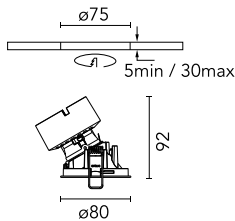

Easy Kap Ø 80 Plus Wall-Washer

Update

05.7435.GL - Gold

Recessed luminaire with LED light source. Power supply not included. Installation frame not necessary. Elliptical lens included.