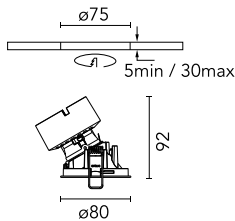

Easy Kap Ø 80 Plus Wall-Washer

Update

05.7435.B1 - White

Recessed luminaire with LED light source. Power supply not included. Installation frame not necessary. Elliptical lens included.