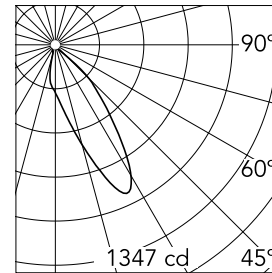

Optical

| | |
|------------------------|-------------|
| LED type | LED array |
| Light distribution | Asymmetric |
| Optical type | Wall-washer |
| Beam angle (°) | 28 |
| Beam angle C90-270 (°) | 37 |
| Efficiency (lm/W) | 65 |

| | | | |
|-------------|-------|------|--|
| Beam Angle: | 28° | | |
| h(m) | E(lx) | D(m) | |
| 1 | 1347 | 0.62 | |
| 2 | 337 | 1.24 | |
| 3 | 150 | 1.87 | |
| 4 | 84 | 2.49 | |
| 5 | 54 | 3.11 | |

Luminous flux luminaire
884 lm (EXTREME CUT OFF)

Physical

| | | | |
|---------------------|-------|--------------------|----|
| Color | White | Spot diameter (mm) | 80 |
| Orientation | Fixed | | |
| Trim | yes | | |
| Recessed depth (mm) | 140 | | |
| Weight (kg) | 0,241 | | |