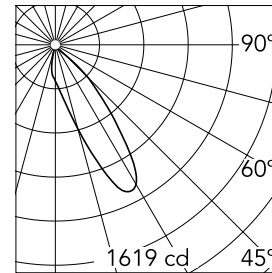

Number of heads	1	Net lumen (lm)	806
Lamp category	LED	Mountings	Ceiling recessed
Power (W)	13.4W	Environment	Indoor dry location
CCT (K)	2700K		
CRI	90		

Optical

LED type	LED array
Light distribution	Asymmetric
Optical type	Wall-washer
Beam angle (°)	26
Beam angle C90-270 (°)	27
Efficiency (lm/W)	60