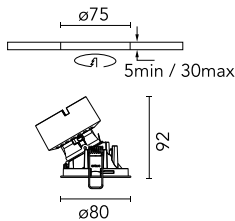

Easy Kap Ø 80 Plus Wall-Washer

Update

■ 05.7435.74 - Black

Recessed luminaire with LED light source. Power supply not included. Installation frame not necessary. Elliptical lens included.