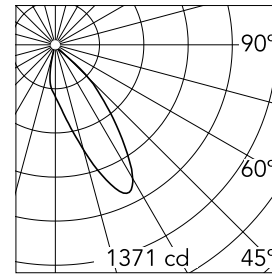

### Main specifications

<b>Number of heads</b>	1	<b>Net lumen (lm)</b>	861
<b>Lamp category</b>	LED	<b>Mountings</b>	Ceiling recessed
<b>Power (W)</b>	13.4W	<b>Environment</b>	Indoor dry location
<b>CCT (K)</b>	3000K		
<b>CRI</b>	90		

### Optical

<b>LED type</b>	LED array
<b>Light distribution</b>	Asymmetric
<b>Optical type</b>	Wall Washer
	Down
<b>Beam angle (°)</b>	30
<b>Beam angle C90-270 (°)</b>	36
<b>Efficiency (lm/W)</b>	64

<b>Beam Angle:</b>	30°		
<b>h(m)</b>	<b>E(lx)</b>	<b>D(m)</b>	
1	1371	0.67	
2	343	1.33	
3	152	2.00	
4	86	2.67	
5	55	3.33	

Luminous flux luminaire  
861 lm (EXTREME CUT OFF)

### Physical

<b>Color</b>	Gold	<b>Spot diameter (mm)</b>	80
<b>Orientation</b>	Fixed		
<b>Trim</b>	yes		
<b>Recessed depth (mm)</b>	140		
<b>Weight (kg)</b>	0,241		