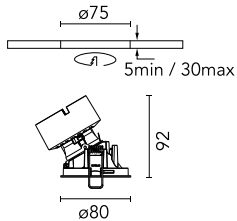

### Main specifications

<b>Number of heads</b>	1	<b>Net lumen (lm)</b>	861
<b>Lamp category</b>	LED	<b>Mountings</b>	Ceiling recessed
<b>Power (W)</b>	13.4W	<b>Environment</b>	Indoor dry location
<b>CCT (K)</b>	3000K		
<b>CRI</b>	90		

### Optical

<b>LED type</b>	LED array
<b>Light distribution</b>	Asymmetric
<b>Optical type</b>	Wall Washer
	Down
<b>Beam angle (°)</b>	30
<b>Beam angle C90-270 (°)</b>	36
<b>Efficiency (lm/W)</b>	64

<b>Beam Angle:</b>	30°		
<b>h(m)</b>	<b>E(lx)</b>	<b>D(m)</b>	
1	1371	0.67	
2	343	1.33	
3	152	2.00	
4	86	2.67	
5	55	3.33	

### Physical

<b>Color</b>	Gold	<b>Spot diameter (mm)</b>	80
<b>Orientation</b>	Fixed		
<b>Trim</b>	yes		
<b>Recessed depth (mm)</b>	140		
<b>Weight (kg)</b>	0,241		