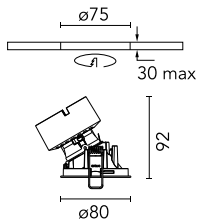

Easy Kap Ø 80 Plus Wall-Washer

Update

05.7434.CU - Copper

Recessed luminaire with LED light source. Power supply not included. Installation frame not necessary. Elliptical lens included.