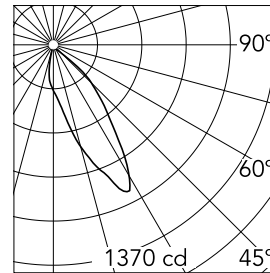

Number of heads	1	Net lumen (lm)	906
Lamp category	LED	Mountings	Ceiling recessed
Power (W)	13.4W	Environment	Indoor
CCT (K)	3000K		
CRI	90		

Optical

LED type	LED array
Light distribution	Asymmetric
Optical type	Wall-washer
Beam angle (°)	28
Beam angle C90-270 (°)	43
Efficiency (lm/W)	67

Physical

Color	Copper	Spot diameter (mm)	80
Orientation	Fixed		
Trim	yes		
Recessed depth (mm)	140		
Weight (kg)	0,241		

Easy Kap Ø 80 Plus Wall-Washer

Continuous current power supply,
Mains dimming, leading & trailing edge
220/240V – 50/60Hz, 300mA-14W /
350mA-17W / 400mA-19W /
450/500/600/650/700/750/800/900mA –
20W
60.9467