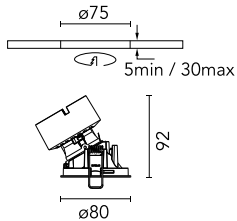

Number of heads	1	Net lumen (lm)	964
Lamp category	LED	Mountings	Ceiling recessed
Power (W)	13.4W	Environment	Indoor dry location
CCT (K)	3000K		
CRI	90		

Optical

LED type	LED array
Light distribution	Asymmetric
Optical type	Wall Washer
	Down
Beam angle (°)	28
Beam angle C90-270 (°)	29
Efficiency (lm/W)	71

Beam Angle:	28°
h(m)	E(lx) D(m)
1	1768 0.64
2	442 1.28
3	196 1.91
4	110 2.55
5	71 3.19

Luminous flux luminaire
964 lm (EXTREME CUT OFF)

Electrical

Voltage (V)	17,8	Emergency	Without
Current (mA)	700	Insulation class	III
Dimmable	Yes		
Driver	Remote excluded		
Driver type	Non Dimmable, Dimmable DALI 2, Dimmable 0-10V, Dimmable Casambi, Dimmable 1-10V, Dimmable DALI 1, Mains Cut Dimming		

Physical

Color	Blue	Spot diameter (mm)	80
Orientation	Fixed		
Trim	yes		
Recessed depth (mm)	140		
Weight (kg)	0,241		

Easy Kap Ø 80 Plus Wall-Washer

Continuous current power supply of 10-20W, 110/240V – 50/60Hz with power current selected through adjustable 250 mA – 10W / 350 mA – 15W / 400 mA – 17W / 450 mA – 19W / 500/550/600/700 mA – 20W, Dali 1 switch.
60.8847