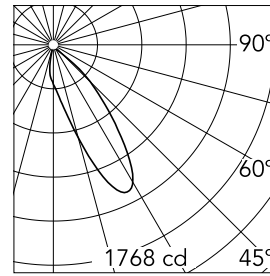

Number of heads	1	Net lumen (lm)	964
Lamp category	LED	Mountings	Ceiling recessed
Power (W)	13.4W	Environment	Indoor dry location
CCT (K)	3000K		
CRI	90		

Optical

LED type	LED array
Light distribution	Asymmetric
Optical type	Wall Washer
	Down
Beam angle (°)	28
Beam angle C90-270 (°)	29
Efficiency (lm/W)	71