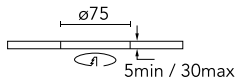

Easy Kap Ø 80 Plus Fixed Optic Spot

Update

05.7441.GL - Gold

Recessed luminaire with LED light source. Power supply not included. Installation frame not necessary. Diffusing lens included.