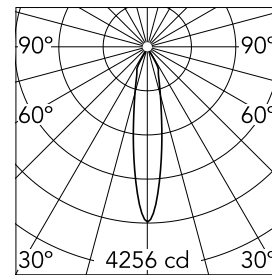

Number of heads	1	Net lumen (lm)	1011
Lamp category	LED	Mountings	Ceiling recessed
Power (W)	13.4W	Environment	Indoor dry location
CCT (K)	2700K		
CRI	90		

Optical

LED type	LED array
Light distribution	Symmetric
Optical type	Spot
Beam angle (°)	19
Beam angle C90-270 (°)	19
Efficiency (lm/W)	75

Physical

Color	Gold	Spot diameter (mm)	80
Orientation	Fixed		
Trim	yes		
Recessed depth (mm)	150		
Weight (kg)	0,241		

Easy Kap Ø 80 Plus Fixed Optic Spot

Continuous current power supply,
Mains dimming, leading & trailing edge
220/240V – 50/60Hz, 300mA-14W /
350mA-17W / 400mA-19W /
450/500/600/650/700/750/800/900mA –
20W
60.9467