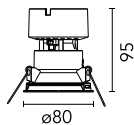

Easy Kap Ø 80 Plus Fixed Optic Spot

Update

05.7441.GL - Gold

Recessed luminaire with LED light source. Power supply not included. Installation frame not necessary. Diffusing lens included.