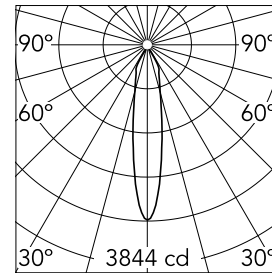

Number of heads	1	Net lumen (lm)	948
Lamp category	LED	Mountings	Ceiling recessed
Power (W)	13.4W	Environment	Indoor dry location
CCT (K)	2700K		
CRI	90		

Optical

LED type	LED array
Light distribution	Symmetric
Optical type	Spot
Beam angle (°)	19
Beam angle C90-270 (°)	19
Efficiency (lm/W)	70