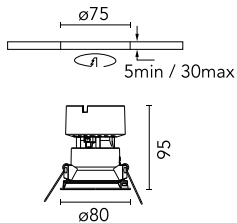

Number of heads	1	Net lumen (lm)	948
Lamp category	LED	Mountings	Ceiling recessed
Power (W)	13.4W	Environment	Indoor dry location
CCT (K)	2700K		
CRI	90		

Optical

LED type	LED array
Light distribution	Symmetric
Optical type	Spot
Beam angle (°)	19
Beam angle C90-270 (°)	19
Efficiency (lm/W)	70

Beam Angle:	19°		
h(m)	E(lx)	D(m)	
1	3844	0.34	
2	961	0.68	
3	427	1.02	
4	240	1.36	
5	154	1.70	

Luminous flux luminaire
948 lm (EXTREME CUT OFF)

Electrical

Voltage (V)	17,8	Emergency	Without
Current (mA)	700	Insulation class	III
Dimmable	Yes		
Driver	Remote excluded		
Driver type	Non Dimmable, Dimmable DALI 2, Dimmable 0-10V, Dimmable Casambi, Dimmable 1-10V, Dimmable DALI 1, Mains Cut Dimming		

Physical

Color	Blue	Spot diameter (mm)	80
Orientation	Fixed		
Trim	yes		
Recessed depth (mm)	150		
Weight (kg)	0,241		

Easy Kap Ø 80 Plus Fixed Optic Spot

Continuous current power supply of 13-20W, 110/240V – 50/60Hz with power current selected through adjustable 300 mA – 15W / 350 mA – 18W / 400/450/500/550/600/650/700/750/800/850/900 mA – 15W. switch. 0/1-10V or push dimming
60.9188