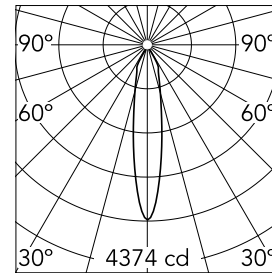

### Main specifications

<b>Number of heads</b>	1	<b>Net lumen (lm)</b>	1039
<b>Lamp category</b>	LED	<b>Mountings</b>	Ceiling recessed
<b>Power (W)</b>	13.4W	<b>Environment</b>	Indoor dry location
<b>CCT (K)</b>	3000K		
<b>CRI</b>	90		

### Optical

<b>LED type</b>	LED array
<b>Light distribution</b>	Symmetric
<b>Optical type</b>	Spot
<b>Beam angle (°)</b>	19
<b>Beam angle C90-270 (°)</b>	19
<b>Efficiency (lm/W)</b>	77

<b>Beam Angle:</b>	19°		
<b>h(m)</b>	<b>E(lx)</b>	<b>D(m)</b>	
1	4374	0.33	
2	1093	0.67	
3	486	1.00	
4	273	1.33	
5	175	1.66	

### Physical

<b>Color</b>	Gold	<b>Spot diameter (mm)</b>	80
<b>Orientation</b>	Fixed		
<b>Trim</b>	yes		
<b>Recessed depth (mm)</b>	150		
<b>Weight (kg)</b>	0,241		