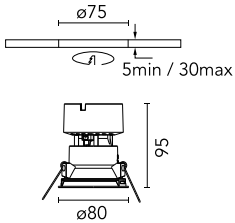

### Main specifications

<b>Number of heads</b>	1	<b>Net lumen (lm)</b>	1039
<b>Lamp category</b>	LED	<b>Mountings</b>	Ceiling recessed
<b>Power (W)</b>	13.4W	<b>Environment</b>	Indoor dry location
<b>CCT (K)</b>	3000K		
<b>CRI</b>	90		

### Optical

<b>LED type</b>	LED array
<b>Light distribution</b>	Symmetric
<b>Optical type</b>	Spot
<b>Beam angle (°)</b>	19
<b>Beam angle C90-270 (°)</b>	19
<b>Efficiency (lm/W)</b>	77

<b>Beam Angle:</b>	19°		
<b>h(m)</b>	<b>E(lx)</b>	<b>D(m)</b>	
1	4374	0.33	
2	1093	0.67	
3	486	1.00	
4	273	1.33	
5	175	1.66	

Luminous flux luminaire  
1039 lm (EXTREME CUT OFF)

### Physical

<b>Color</b>	Gold	<b>Spot diameter (mm)</b>	80
<b>Orientation</b>	Fixed		
<b>Trim</b>	yes		
<b>Recessed depth (mm)</b>	150		
<b>Weight (kg)</b>	0,241		