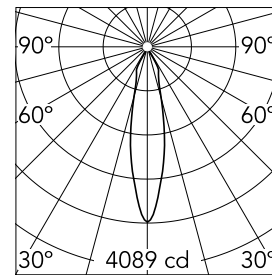

Number of heads	1	Net lumen (lm)	1027
Lamp category	LED	Mountings	Ceiling recessed
Power (W)	13.4W	Environment	Indoor dry location
CCT (K)	3000K		
CRI	90		

Optical

LED type	LED array
Light distribution	Symmetric
Optical type	Spot
Beam angle (°)	22
Beam angle C90-270 (°)	22
Efficiency (lm/W)	76

Physical

Color	Copper	Spot diameter (mm)	80
Orientation	Fixed		
Trim	yes		
Recessed depth (mm)	150		
Weight (kg)	0,241		

Easy Kap Ø 80 Plus Fixed Optic Spot

Continuous current power supply of 10-20W, 110/240V – 50/60Hz with power current selected through adjustable 250 mA – 10W / 350 mA – 15W / 400 mA – 17W / 450 mA – 19W / 500/550/600/700 mA – 20W, Dali 1 switch.
60.8847