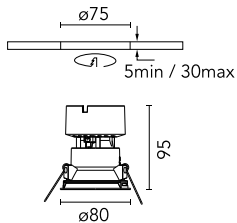

Easy Kap Ø 80 Plus Fixed Optic Spot

Update

05.7440.CU - Copper

Recessed luminaire with LED light source. Power supply not included. Installation frame not necessary. Diffusing lens included.