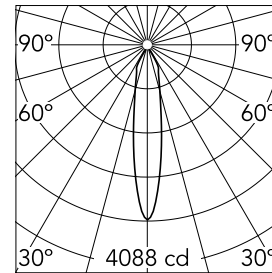

Number of heads	1	Net lumen (lm)	955
Lamp category	LED	Mountings	Ceiling recessed
Power (W)	13.4W	Environment	Indoor dry location
CCT (K)	3000K		
CRI	90		

Optical

LED type	LED array
Light distribution	Symmetric
Optical type	Spot
Beam angle (°)	19
Beam angle C90-270 (°)	19
Efficiency (lm/W)	71