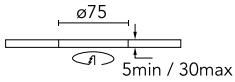

Beam Angle:	19°		
h(m)	E(lx)	D(m)	
1	4088	0.33	
2	1022	0.66	
3	454	0.99	
4	255	1.31	
5	164	1.64	

Luminous flux luminaire
955 lm (EXTREME CUT OFF)

Electrical

Voltage (V)	17,8	Emergency	Without
Current (mA)	700	Insulation class	III
Dimmable	Yes		
Driver	Remote excluded		
Driver type	Non Dimmable, Dimmable DALI 2, Dimmable 0-10V, Dimmable Casambi, Dimmable 1-10V, Dimmable DALI 1, Mains Cut Dimming		

Physical

Color	Black	Spot diameter (mm)	80
Orientation	Fixed		
Trim	yes		
Recessed depth (mm)	150		
Weight (kg)	0,241		

Easy Kap Ø 80 Plus Fixed Optic Spot

Continuous current power supply of 10-20W, 110/240V – 50/60Hz with power current selected through adjustable 250 mA – 10W / 350 mA – 15W / 400 mA – 17W / 450 mA – 19W / 500/550/600/700 mA – 20W, Dali 1 switch.
60.8847