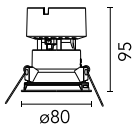

Beam Angle:	19°		
h(m)	E(lx)	D(m)	
1	4088	0.33	
2	1022	0.66	
3	454	0.99	
4	255	1.31	
5	164	1.64	

Luminous flux luminaire
955 lm (EXTREME CUT OFF)

Electrical

Voltage (V)	17,8	Emergency	Without
Current (mA)	700	Insulation class	III
Dimmable	Yes		
Driver	Remote excluded		
Driver type	Non Dimmable, Dimmable DALI 2, Dimmable 0-10V, Dimmable Casambi, Dimmable 1-10V, Dimmable DALI 1, Mains Cut Dimming		

Physical

Color	Black	Spot diameter (mm)	80
Orientation	Fixed		
Trim	yes		
Recessed depth (mm)	150		
Weight (kg)	0,241		

Easy Kap Ø 80 Plus Fixed Optic Spot

Continuous current power supply of 10-20W, 110/240V – 50/60Hz with power current selected through adjustable 250 mA – 10W / 350 mA – 15W / 400 mA – 17W / 450 mA – 19W / 500/550/600/700 mA – 20W, Dali 1 switch.
60.8847