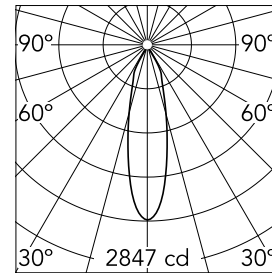

Number of heads	1	Net lumen (lm)	879
Lamp category	LED	Mountings	Ceiling recessed
Power (W)	13.4W	Environment	Indoor dry location
CCT (K)	2700K		
CRI	90		

Optical

Lighting type	Direct
LED type	LED array
Light distribution	Symmetric
Optical type	Medium
Beam angle (°)	26
Beam angle C90-270 (°)	26
Efficiency (lm/W)	65