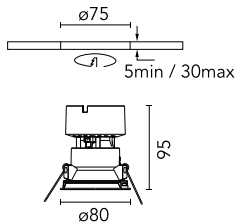

Number of heads	1	Net lumen (lm)	879
Lamp category	LED	Mountings	Ceiling recessed
Power (W)	13.4W	Environment	Indoor dry location
CCT (K)	2700K		
CRI	90		

Optical

Lighting type	Direct
LED type	LED array
Light distribution	Symmetric
Optical type	Medium
Beam angle (°)	26
Beam angle C90-270 (°)	26
Efficiency (lm/W)	65

Beam Angle:	26°		
h(m)	E(lx)	D(m)	
1	2847	0.46	
2	712	0.92	
3	316	1.38	
4	178	1.84	
5	114	2.30	

Luminous flux luminaire
879 lm (EXTREME CUT OFF)

Electrical

Voltage (V)	17,8	Emergency	Without
Current (mA)	700	Insulation class	III
Dimmable	Yes		
Driver	Remote excluded		
Driver type	Non Dimmable, Dimmable DALI 2, Dimmable 0-10V, Dimmable Casambi, Dimmable 1-10V, Dimmable DALI 1, Mains Cut Dimming		

Physical

Color	Gold	Spot diameter (mm)	80
Orientation	Fixed		
Trim	yes		
Recessed depth (mm)	150		
Weight (kg)	0,241		

Easy Kap Ø 80 Plus Fixed Optic Medium

Continuous current power supply, dimmable Casambi 220/240V-50/60Hz, 300mA-16W / 350mA-18,5W / 400mA-21,5W / 450mA-24W / 500mA-27W / 600mA-32W / 650mA-35W / 700mA-36W / 750/800/900/1000/1050mA – 38W
60.9207