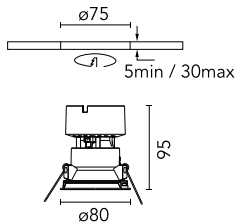

### Optical

Lighting type	Direct
LED type	LED array
Light distribution	Symmetric
Optical type	Medium
Beam angle (°)	26
Beam angle C90-270 (°)	26
Efficiency (lm/W)	66

Beam Angle:	26°		
h(m)	E(lx)	D(m)	
1	2655	0.46	
2	664	0.92	
3	295	1.39	
4	166	1.85	
5	106	2.31	

Luminous flux luminaire  
896 lm (EXTREME CUT OFF)

### Physical

Color	White	Spot diameter (mm)	80
Orientation	Fixed		
Trim	yes		
Recessed depth (mm)	150		
Weight (kg)	0,241		