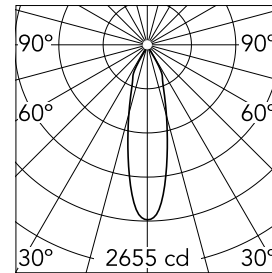

### Main specifications

Number of heads	1	Net lumen (lm)	896
Lamp category	LED	Mountings	Ceiling recessed
Power (W)	13.4W	Environment	Indoor dry location
CCT (K)	2700K		
CRI	90		

### Optical

Lighting type	Direct
LED type	LED array
Light distribution	Symmetric
Optical type	Medium
Beam angle (°)	26
Beam angle C90-270 (°)	26
Efficiency (lm/W)	66

Beam Angle:	26°		
h(m)	E(lx)	D(m)	
1	2655	0.46	
2	664	0.92	
3	295	1.39	
4	166	1.85	
5	106	2.31	

### Physical

Color	White	Spot diameter (mm)	80
Orientation	Fixed		
Trim	yes		
Recessed depth (mm)	150		
Weight (kg)	0,241		