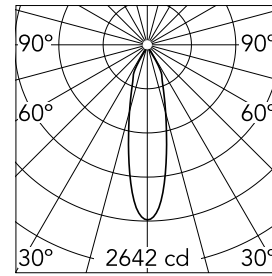

Number of heads	1	Net lumen (lm)	800
Lamp category	LED	Mountings	Ceiling recessed
Power (W)	13.4W	Environment	Indoor dry location
CCT (K)	2700K		
CRI	90		

Optical

Lighting type	Direct
LED type	LED array
Light distribution	Symmetric
Optical type	Medium
Beam angle (°)	25
Beam angle C90-270 (°)	25
Efficiency (lm/W)	59