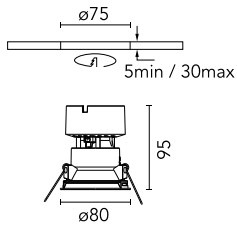

Easy Kap Ø 80 Plus Fixed Optic Medium

Update

■ 05.7431.74 - Black

Recessed luminaire with LED light source. Power supply not included. Installation frame not necessary. Diffusing lens included.