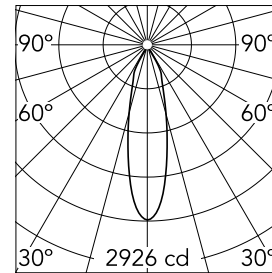

Number of heads	1	Net lumen (lm)	903
Lamp category	LED	Mountings	Ceiling recessed
Power (W)	13.4W	Environment	Indoor dry location
CCT (K)	3000K		
CRI	90		

Optical

Lighting type	Direct
LED type	LED array
Light distribution	Symmetric
Optical type	Medium
Beam angle (°)	26
Beam angle C90-270 (°)	26
Efficiency (lm/W)	67