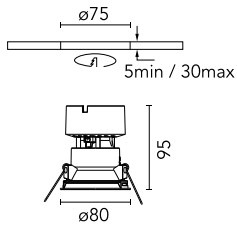

Easy Kap Ø 80 Plus Fixed Optic Medium

Update

05.7430.GL - Gold

Recessed luminaire with LED light source. Power supply not included. Installation frame not necessary. Diffusing lens included.