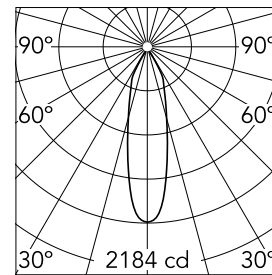

Number of heads	1	Net lumen (lm)	724
Lamp category	LED	Mountings	Ceiling recessed
Power (W)	13.4W	Environment	Indoor dry location
CCT (K)	3000K		
CRI	90		

Optical

Lighting type	Direct
LED type	LED array
Light distribution	Symmetric
Optical type	Medium
Beam angle (°)	26
Beam angle C90-270 (°)	26
Efficiency (lm/W)	54