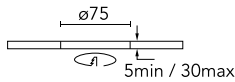

Easy Kap Ø 80 Plus Fixed Optic Medium

Update

05.7430.BU - Blue

Recessed luminaire with LED light source. Power supply not included. Installation frame not necessary. Diffusing lens included.