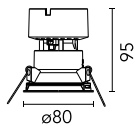

Easy Kap Ø 80 Plus Fixed Optic Medium

Update

05.7430.BU - Blue

Recessed luminaire with LED light source. Power supply not included. Installation frame not necessary. Diffusing lens included.