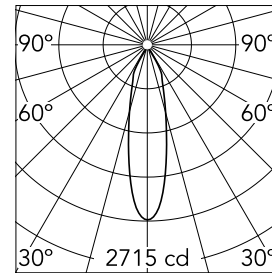

### Optical

Lighting type	Direct
LED type	LED array
Light distribution	Symmetric
Optical type	Medium
Beam angle (°)	25
Beam angle C90-270 (°)	25
Efficiency (lm/W)	61

Beam Angle:	25°
h(m)	E(lx) D(m)
1	2715 0.45
2	679 0.89
3	302 1.34
4	170 1.79
5	109 2.23