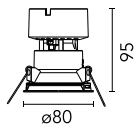

Easy Kap Ø 80 Plus Fixed Optic Medium

Update

■ 05.7430.74 - Black

Recessed luminaire with LED light source. Power supply not included. Installation frame not necessary. Diffusing lens included.