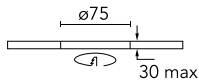

Easy Kap Ø 80 Plus Fixed Optic Medium

Update

■ 05.7430.74 - Black

Recessed luminaire with LED light source. Power supply not included. Installation frame not necessary. Diffusing lens included.