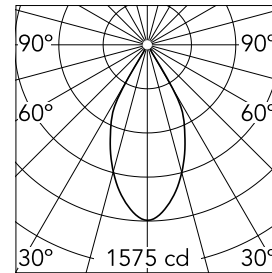

### Main specifications

<b>Number of heads</b>	1	<b>Net lumen (lm)</b>	1017
<b>Lamp category</b>	LED	<b>Mountings</b>	Ceiling recessed
<b>Power (W)</b>	13.4W	<b>Environment</b>	Indoor dry location
<b>CCT (K)</b>	2700K		
<b>CRI</b>	90		

### Optical

<b>LED type</b>	LED array
<b>Light distribution</b>	Symmetric
<b>Optical type</b>	Flood
<b>Beam angle (°)</b>	50
<b>Beam angle C90-270 (°)</b>	50
<b>Efficiency (lm/W)</b>	75

<b>Beam Angle:</b>	50°		
<b>h(m)</b>	<b>E(lx)</b>	<b>D(m)</b>	
1	1575	0.93	
2	394	1.86	
3	175	2.79	
4	98	3.72	
5	63	4.65	

### Physical

<b>Color</b>	White	<b>Spot diameter (mm)</b>	80
<b>Orientation</b>	Fixed		
<b>Trim</b>	yes		
<b>Recessed depth (mm)</b>	150		
<b>Weight (kg)</b>	0,241		