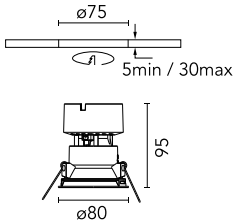

Easy Kap Ø 80 Plus Fixed Optic Flood

Update

■ 05.7447.74 - Black

Recessed luminaire with LED light source. Power supply not included. Installation frame not necessary. Diffusing lens included.