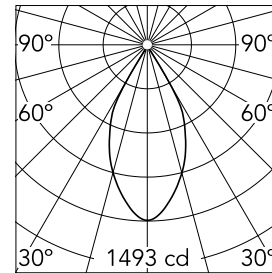

Optical

| | |
|-------------------------------|-----------|
| LED type | LED array |
| Light distribution | Symmetric |
| Optical type | Flood |
| Beam angle (°) | 50 |
| Beam angle C90-270 (°) | 50 |
| Efficiency (lm/W) | 66 |

| | | | |
|--------------------|--------------|-------------|--|
| Beam Angle: | 50° | | |
| h(m) | E(lx) | D(m) | |
| 1 | 1493 | 0.94 | |
| 2 | 373 | 1.89 | |
| 3 | 166 | 2.83 | |
| 4 | 93 | 3.77 | |
| 5 | 60 | 4.72 | |

Physical

| | | | |
|----------------------------|-------|---------------------------|----|
| Color | Black | Spot diameter (mm) | 80 |
| Orientation | Fixed | | |
| Trim | yes | | |
| Recessed depth (mm) | 150 | | |
| Weight (kg) | 0,241 | | |