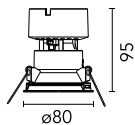

Easy Kap Ø 80 Plus Fixed Optic Flood

Update

05.7446.GL - Gold

Recessed luminaire with LED light source. Power supply not included. Installation frame not necessary. Diffusing lens included.