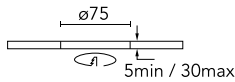

Easy Kap Ø 80 Plus Fixed Optic Flood

Update

05.7446.GL - Gold

Recessed luminaire with LED light source. Power supply not included. Installation frame not necessary. Diffusing lens included.