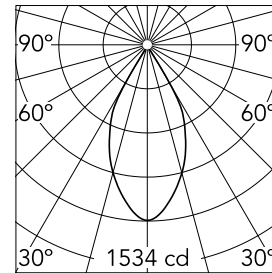

Number of heads	1	Net lumen (lm)	909
Lamp category	LED	Mountings	Ceiling recessed
Power (W)	13.4W	Environment	Indoor dry location
CCT (K)	3000K		
CRI	90		

Optical

LED type	LED array
Light distribution	Symmetric
Optical type	Flood
Beam angle (°)	50
Beam angle C90-270 (°)	50
Efficiency (lm/W)	67