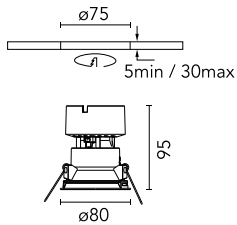

Number of heads	1	Net lumen (lm)	909
Lamp category	LED	Mountings	Ceiling recessed
Power (W)	13.4W	Environment	Indoor dry location
CCT (K)	3000K		
CRI	90		

Optical

LED type	LED array
Light distribution	Symmetric
Optical type	Flood
Beam angle (°)	50
Beam angle C90-270 (°)	50
Efficiency (lm/W)	67

Beam Angle:	50°		
h(m)	E(lx)	D(m)	
1	1534	0.94	
2	384	1.89	
3	170	2.83	
4	96	3.77	
5	61	4.72	

Luminous flux luminaire
909 lm (EXTREME CUT OFF)

Electrical

Voltage (V)	17,8	Emergency	Without
Current (mA)	700	Insulation class	III
Dimmable	Yes		
Driver	Remote excluded		
Driver type	Non Dimmable, Dimmable DALI 2, Dimmable 0-10V, Dimmable Casambi, Dimmable 1-10V, Dimmable DALI 1, Mains Cut Dimming		

Physical

Color	Black	Spot diameter (mm)	80
Orientation	Fixed		
Trim	yes		
Recessed depth (mm)	150		
Weight (kg)	0,241		

Easy Kap Ø 80 Plus Fixed Optic Flood

Non dimmable continuous current power supply. 15-30W, 220/240V -50/60Hz with power current selected through adjustable switch. 350mA – 15W / 400mA – 17W / 450mA – 19W / 500mA – 22W / 550mA – 24W / 600mA – 26W / 650mA – 28W / 700mA – 30W no regulable
60.9592