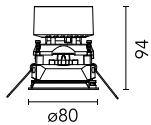

Easy Kap Ø 80 Plus Adjustable Optic Spot

Update

■ 05.7400.GL - Gold

Recessed luminaire with LED light source. Power supply not included. Installation frame not necessary. Diffusing lens included.