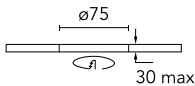

Easy Kap Ø 80 Plus Adjustable Optic Spot

Update

■ 05.7400.GL - Gold

Recessed luminaire with LED light source. Power supply not included. Installation frame not necessary. Diffusing lens included.