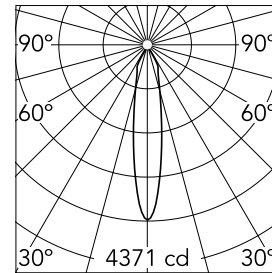

Number of heads	1	Net lumen (lm)	1026
Lamp category	LED	Mountings	Ceiling recessed
Power (W)	13.4W	Environment	Indoor
CCT (K)	2700K		
CRI	90		

Optical

Lighting type	Direct
LED type	LED array
Light distribution	Symmetric
Optical type	Spot
Beam angle (°)	19
Beam angle C90-270 (°)	19
Efficiency (lm/W)	76

Physical

Color	Gold	Tilt (°)	20
Orientation	Adjustable	Rotation (°)	360
Trim	yes	Spot diameter (mm)	80
Recessed depth (mm)	150		
Weight (kg)	0,241		

Easy Kap Ø 80 Plus Adjustable Optic Spot

Continuous current power supply,
Mains dimming, leading & trailing edge
220/240V – 50/60Hz, 300mA-14W /
350mA-17W / 400mA-19W /
450/500/600/650/700/750/800/900mA –
20W
60.9467