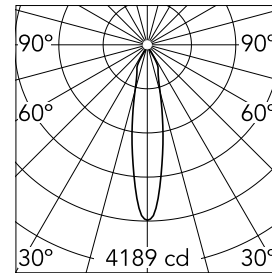

Number of heads	1	Net lumen (lm)	1009
Lamp category	LED	Mountings	Ceiling recessed
Power (W)	13.4W	Environment	Indoor dry location
CCT (K)	2700K		
CRI	90		

Optical

Lighting type	Direct
LED type	LED array
Light distribution	Symmetric
Optical type	Spot
Beam angle (°)	21
Beam angle C90-270 (°)	21
Efficiency (lm/W)	75

Physical

Color	Copper	Tilt (°)	20
Orientation	Adjustable	Rotation (°)	360
Trim	yes	Spot diameter (mm)	80
Recessed depth (mm)	150		
Weight (kg)	0,241		

Easy Kap Ø 80 Plus Adjustable Optic Spot

Non dimmable continuous current power supply. 15-30W, 220/240V -50/60Hz with power current selected through adjustable switch. 350mA – 15W / 400mA – 17W / 450mA – 19W / 500mA – 22W / 550mA – 24W / 600mA – 26W / 650mA – 28W / 700mA – 30W no regulable
60.9592