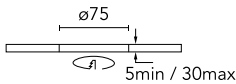

Easy Kap Ø 80 Plus Adjustable Optic Spot

Update

05.7400.CU - Copper

Recessed luminaire with LED light source. Power supply not included. Installation frame not necessary. Diffusing lens included.