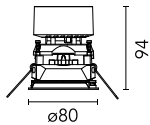

Easy Kap Ø 80 Plus Adjustable Optic Spot

Update

05.7400.CU - Copper

Recessed luminaire with LED light source. Power supply not included. Installation frame not necessary. Diffusing lens included.