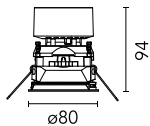

Number of heads	1	Net lumen (lm)	923
Lamp category	LED	Mountings	Ceiling recessed
Power (W)	13.4W	Environment	Indoor dry location
CCT (K)	2700K		
CRI	90		

Optical

Lighting type	Direct
LED type	LED array
Light distribution	Symmetric
Optical type	Spot
Beam angle (°)	18
Beam angle C90-270 (°)	18
Efficiency (lm/W)	68

Beam Angle:	18°
h(m)	E(lx) D(m)
1	3909 0.32
2	977 0.65
3	434 0.97
4	244 1.30
5	156 1.62

Luminous flux luminaire
923 lm (EXTREME CUT OFF)

Electrical

Voltage (V)	17,8	Emergency	Without
Current (mA)	700	Insulation class	III
Dimmable	Yes		
Driver	Remote excluded		
Driver type	Non Dimmable, Dimmable DALI 2, Dimmable 0-10V, Dimmable Casambi, Dimmable 1-10V, Dimmable DALI 1, Mains Cut Dimming		

Physical

Color	Blue	Tilt (°)	20
Orientation	Adjustable	Rotation (°)	360
Trim	yes	Spot diameter (mm)	80
Recessed depth (mm)	150		
Weight (kg)	0,241		

Easy Kap Ø 80 Plus Adjustable Optic Spot

Continuous current power supply of 13-20W, 110/240V – 50/60Hz with power current selected through adjustable 300 mA – 15W / 350 mA – 18W / 400/450/500/550/600/650/700/750/800/850/900 mA – 15W. switch. 0/1-10V or push dimming
60.9188