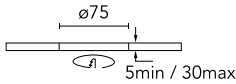

Beam Angle:	18°
h(m)	E(lx) D(m)
1	3909 0.32
2	977 0.65
3	434 0.97
4	244 1.30
5	156 1.62

Luminous flux luminaire
923 lm (EXTREME CUT OFF)

Electrical

Voltage (V)	17,8	Emergency	Without
Current (mA)	700	Insulation class	III
Dimmable	Yes		
Driver	Remote excluded		
Driver type	Non Dimmable, Dimmable DALI 2, Dimmable 0-10V, Dimmable Casambi, Dimmable 1-10V, Dimmable DALI 1, Mains Cut Dimming		

Physical

Color	Blue	Tilt (°)	20
Orientation	Adjustable	Rotation (°)	360
Trim	yes	Spot diameter (mm)	80
Recessed depth (mm)	150		
Weight (kg)	0,241		

Easy Kap Ø 80 Plus Adjustable Optic Spot

Continuous current power supply of 13-20W, 110/240V – 50/60Hz with power current selected through adjustable 300 mA – 15W / 350 mA – 18W / 400/450/500/550/600/650/700/750/800/850/900 mA – 15W. switch. 0/1-10V or push dimming
60.9188