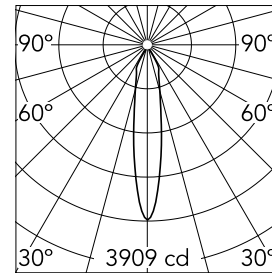

Number of heads	1	Net lumen (lm)	923
Lamp category	LED	Mountings	Ceiling recessed
Power (W)	13.4W	Environment	Indoor dry location
CCT (K)	2700K		
CRI	90		

Optical

Lighting type	Direct
LED type	LED array
Light distribution	Symmetric
Optical type	Spot
Beam angle (°)	18
Beam angle C90-270 (°)	18
Efficiency (lm/W)	68

Physical

Color	Blue	Tilt (°)	20
Orientation	Adjustable	Rotation (°)	360
Trim	yes	Spot diameter (mm)	80
Recessed depth (mm)	150		
Weight (kg)	0,241		

Easy Kap Ø 80 Plus Adjustable Optic Spot

Continuous current power supply of 13-20W, 110/240V – 50/60Hz with power current selected through adjustable 300 mA – 15W / 350 mA – 18W / 400/450/500/550/600/650/700/750/800/850/900 mA – 15W. switch. 0/1-10V or push dimming
60.9188