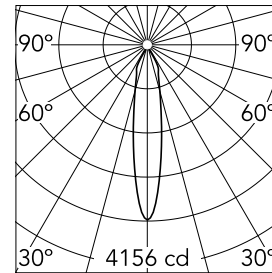

### Main specifications

Number of heads	1	Net lumen (lm)	1040
Lamp category	LED	Mountings	Ceiling recessed
Power (W)	13.4W	Environment	Indoor dry location
CCT (K)	2700K		
CRI	90		

### Optical

Lighting type	Direct
LED type	LED array
Light distribution	Symmetric
Optical type	Spot
Beam angle (°)	19
Beam angle C90-270 (°)	19
Efficiency (lm/W)	77

Beam Angle:	19°	
h(m)	E(lx)	D(m)
1	4156	0.33
2	1039	0.66
3	462	0.99
4	260	1.33
5	166	1.66

### Physical

Color	White	Tilt (°)	20
Orientation	Adjustable	Rotation (°)	360
Trim	yes	Spot diameter (mm)	80
Recessed depth (mm)	150		
Weight (kg)	0,241		