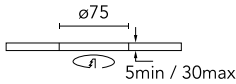

### Optical

Lighting type	Direct
LED type	LED array
Light distribution	Symmetric
Optical type	Spot
Beam angle (°)	19
Beam angle C90-270 (°)	19
Efficiency (lm/W)	77

Beam Angle:	19°	
h(m)	E(lx)	D(m)
1	4156	0.33
2	1039	0.66
3	462	0.99
4	260	1.33
5	166	1.66

### Physical

Color	White	Tilt (°)	20
Orientation	Adjustable	Rotation (°)	360
Trim	yes	Spot diameter (mm)	80
Recessed depth (mm)	150		
Weight (kg)	0,241		