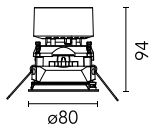

### Optical

Lighting type	Direct
LED type	LED array
Light distribution	Symmetric
Optical type	Spot
Beam angle (°)	19
Beam angle C90-270 (°)	19
Efficiency (lm/W)	77

Beam Angle:	19°	
h(m)	E(lx)	D(m)
1	4156	0.33
2	1039	0.66
3	462	0.99
4	260	1.33
5	166	1.66

### Physical

Color	White	Tilt (°)	20
Orientation	Adjustable	Rotation (°)	360
Trim	yes	Spot diameter (mm)	80
Recessed depth (mm)	150		
Weight (kg)	0,241		