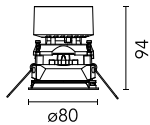

Easy Kap Ø 80 Plus Adjustable Optic Medium

Update

05.7404.CU - Copper

Recessed luminaire with LED light source. Power supply not included. Installation frame not necessary. Diffusing lens included.