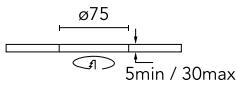

Easy Kap Ø 80 Plus Adjustable Optic Medium

Update

05.7404.CU - Copper

Recessed luminaire with LED light source. Power supply not included. Installation frame not necessary. Diffusing lens included.