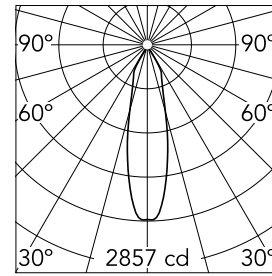

Number of heads	1	Net lumen (lm)	895
Lamp category	LED	Mountings	Ceiling recessed
Power (W)	13.4W	Environment	Indoor dry location
CCT (K)	3000K		
CRI	90		

Optical

Lighting type	Direct
LED type	LED array
Light distribution	Symmetric
Optical type	Medium
Beam angle (°)	26
Beam angle C90-270 (°)	26
Efficiency (lm/W)	66

Physical

Color	Copper	Tilt (°)	20
Orientation	Adjustable	Rotation (°)	360
Trim	yes	Spot diameter (mm)	80
Recessed depth (mm)	150		
Weight (kg)	0,241		

Easy Kap Ø 80 Plus Adjustable Optic Medium

Continuous current power supply,
Mains dimming, leading & trailing edge
220/240V – 50/60Hz, 300mA-14W /
350mA-17W / 400mA-19W /
450/500/600/650/700/750/800/900mA –
20W
60.9467