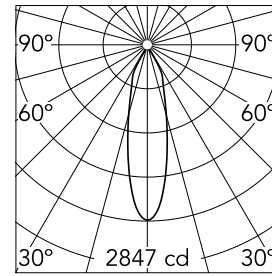

Number of heads	1	Net lumen (lm)	922
Lamp category	LED	Mountings	Ceiling recessed
Power (W)	13.4W	Environment	Indoor dry location
CCT (K)	2700K		
CRI	90		

Optical

Lighting type	Direct
LED type	LED array
Light distribution	Symmetric
Optical type	Medium
Beam angle (°)	26
Beam angle C90-270 (°)	26
Efficiency (lm/W)	68