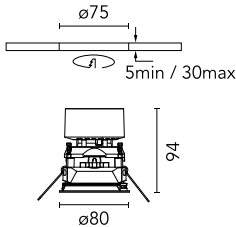

Easy Kap Ø 80 Plus Adjustable Optic Medium

Update

05.7401.GL - Gold

Recessed luminaire with LED light source. Power supply not included. Installation frame not necessary. Diffusing lens included.