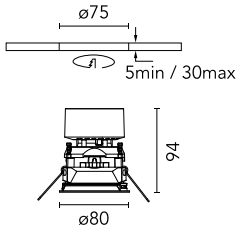

Easy Kap Ø 80 Plus Adjustable Optic Medium

Update

■ 05.7401.74 - Black

Recessed luminaire with LED light source. Power supply not included. Installation frame not necessary. Diffusing lens included.