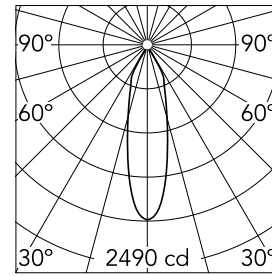

Number of heads	1	Net lumen (lm)	831
Lamp category	LED	Mountings	Ceiling recessed
Power (W)	13.4W	Environment	Indoor dry location
CCT (K)	2700K		
CRI	90		

Optical

Lighting type	Direct
LED type	LED array
Light distribution	Symmetric
Optical type	Medium
Beam angle (°)	27
Beam angle C90-270 (°)	27
Efficiency (lm/W)	62

Physical

Color	Black	Tilt (°)	20
Orientation	Adjustable	Rotation (°)	360
Trim	yes	Spot diameter (mm)	80
Recessed depth (mm)	150		
Weight (kg)	0,241		

Easy Kap Ø 80 Plus Adjustable Optic Medium

Continuous current power supply of 10-20W, 110/240V – 50/60Hz with power current selected through adjustable 250 mA – 10W / 350 mA – 15W / 400 mA – 17W / 450 mA – 19W / 500/550/600/700 mA – 20W, Dali 1 switch.
60.8847