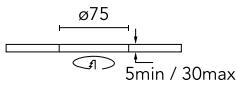

Easy Kap Ø 80 Plus Adjustable Optic Flood

Update

05.7405.GL - Gold

Recessed luminaire with LED light source. Power supply not included. Installation frame not necessary. Diffusing lens included.