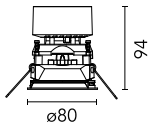

Easy Kap Ø 80 Plus Adjustable Optic Flood

Update

05.7405.GL - Gold

Recessed luminaire with LED light source. Power supply not included. Installation frame not necessary. Diffusing lens included.