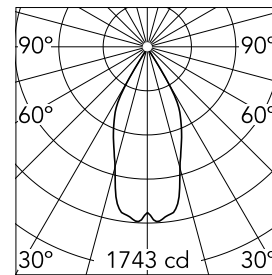

### Main specifications

<b>Number of heads</b>	1	<b>Net lumen (lm)</b>	996
<b>Lamp category</b>	LED	<b>Mountings</b>	Ceiling recessed
<b>Power (W)</b>	13.4W	<b>Environment</b>	Indoor dry location
<b>CCT (K)</b>	3000K		
<b>CRI</b>	90		

### Optical

<b>Lighting type</b>	Direct
<b>LED type</b>	LED array
<b>Light distribution</b>	Symmetric
<b>Optical type</b>	Flood
<b>Beam angle (°)</b>	46
<b>Beam angle C90-270 (°)</b>	46
<b>Efficiency (lm/W)</b>	74

<b>Beam Angle:</b>	46°	
<b>h(m)</b>	<b>E(lx)</b>	<b>D(m)</b>
1	1743	0.85
2	436	1.70
3	194	2.55
4	109	3.40
5	70	4.26

Luminous flux luminaire  
996 lm (EXTREME CUT OFF)

### Physical

<b>Color</b>	Copper	<b>Tilt (°)</b>	20
<b>Orientation</b>	Adjustable	<b>Rotation (°)</b>	360
<b>Trim</b>	yes	<b>Spot diameter (mm)</b>	80
<b>Recessed depth (mm)</b>	150		
<b>Weight (kg)</b>	0,241		