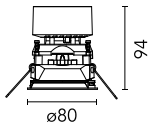

Easy Kap Ø 80 Plus Adjustable Optic Flood

Update

05.7405.BU - Blue

Recessed luminaire with LED light source. Power supply not included. Installation frame not necessary. Diffusing lens included.