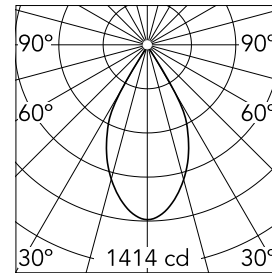

### Optical

|                        |           |
|------------------------|-----------|
| Lighting type          | Direct    |
| LED type               | LED array |
| Light distribution     | Symmetric |
| Optical type           | Flood     |
| Beam angle (°)         | 54        |
| Beam angle C90-270 (°) | 54        |
| Efficiency (lm/W)      | 67        |

|             |       |      |  |
|-------------|-------|------|--|
| Beam Angle: | 54°   |      |  |
| h(m)        | E(lx) | D(m) |  |
| 1           | 1414  | 1.01 |  |
| 2           | 353   | 2.03 |  |
| 3           | 157   | 3.04 |  |
| 4           | 88    | 4.05 |  |
| 5           | 57    | 5.07 |  |

### Physical

|                     |            |                    |     |
|---------------------|------------|--------------------|-----|
| Color               | Blue       | Tilt (°)           | 20  |
| Orientation         | Adjustable | Rotation (°)       | 360 |
| Trim                | yes        | Spot diameter (mm) | 80  |
| Recessed depth (mm) | 150        |                    |     |
| Weight (kg)         | 0,241      |                    |     |