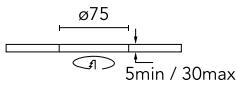

Easy Kap Ø 80 Plus Adjustable Optic Flood

Update

05.7405.BU - Blue

Recessed luminaire with LED light source. Power supply not included. Installation frame not necessary. Diffusing lens included.