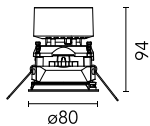

Easy Kap Ø 80 Plus Adjustable Optic Flood

Update

05.7402.GL - Gold

Recessed luminaire with LED light source. Power supply not included. Installation frame not necessary. Diffusing lens included.

Main specifications

Number of heads	1	Net lumen (lm)	987
Lamp category	LED	Mountings	Ceiling recessed
Power (W)	13.4W	Environment	Indoor dry location
CCT (K)	2700K		
CRI	90		

Optical

Lighting type	Direct
LED type	LED array
Light distribution	Symmetric
Optical type	Flood
Beam angle (°)	45
Beam angle C90-270 (°)	45
Efficiency (lm/W)	73

Beam Angle:	45°	
h(m)	E(lx)	D(m)
1	1785	0.83
2	446	1.67
3	198	2.50
4	112	3.34
5	71	4.17

Luminous flux luminaire
987 lm (EXTREME CUT OFF)

Electrical

Voltage (V)	17,8	Emergency	Without
Current (mA)	700	Insulation class	III
Dimmable	Yes		
Driver	Remote excluded		
Driver type	Non Dimmable, Dimmable DALI 2, Dimmable 0-10V, Dimmable Casambi, Dimmable 1-10V, Dimmable DALI 1, Mains Cut Dimming		

Physical

Color	Gold	Tilt (°)	20
Orientation	Adjustable	Rotation (°)	360
Trim	yes	Spot diameter (mm)	80
Recessed depth (mm)	150		
Weight (kg)	0,241