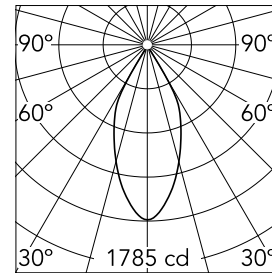

Number of heads	1	Net lumen (lm)	987
Lamp category	LED	Mountings	Ceiling recessed
Power (W)	13.4W	Environment	Indoor dry location
CCT (K)	2700K		
CRI	90		

Optical

Lighting type	Direct
LED type	LED array
Light distribution	Symmetric
Optical type	Flood
Beam angle (°)	45
Beam angle C90-270 (°)	45
Efficiency (lm/W)	73