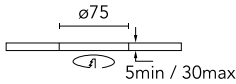

Beam Angle:	45°	
h(m)	E(lx)	D(m)
1	1785	0.83
2	446	1.67
3	198	2.50
4	112	3.34
5	71	4.17

Luminous flux luminaire
987 lm (EXTREME CUT OFF)

Electrical

Voltage (V)	17,8	Emergency	Without
Current (mA)	700	Insulation class	III
Dimmable	Yes		
Driver	Remote excluded		
Driver type	Non Dimmable, Dimmable DALI 2, Dimmable 0-10V, Dimmable Casambi, Dimmable 1-10V, Dimmable DALI 1, Mains Cut Dimming		

Physical

Color	Gold	Tilt (°)	20
Orientation	Adjustable	Rotation (°)	360
Trim	yes	Spot diameter (mm)	80
Recessed depth (mm)	150		
Weight (kg)	0,241		

Easy Kap Ø 80 Plus Adjustable Optic Flood

Continuous current power supply, dimmable Casambi 220/240V-50/60Hz, 300mA-16W / 350mA-18,5W / 400mA-21,5W / 450mA-24W / 500mA-27W / 600mA-32W / 650mA-35W / 700mA-36W / 750/800/900/950/1000/1050/1200mA – 38W
60.9207