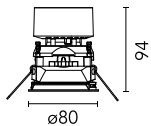

Number of heads	1	Net lumen (lm)	884
Lamp category	LED	Mountings	Ceiling recessed
Power (W)	13.4W	Environment	Indoor dry location
CCT (K)	2700K		
CRI	90		

Optical

Lighting type	Direct
LED type	LED array
Light distribution	Symmetric
Optical type	Flood
Beam angle (°)	55
Beam angle C90-270 (°)	55
Efficiency (lm/W)	65

Beam Angle:	55°		
	h(m)	E(lx)	D(m)
1	1347	1.04	
2	337	2.08	
3	150	3.12	
4	84	4.16	
5	54	5.20	

Luminous flux luminaire
884 lm (EXTREME CUT OFF)

Electrical

Voltage (V)	17,8	Emergency	Without
Current (mA)	700	Insulation class	III
Dimmable	Yes		
Driver	Remote excluded		
Driver type	Non Dimmable, Dimmable DALI 2, Dimmable 0-10V, Dimmable Casambi, Dimmable 1-10V, Dimmable DALI 1, Mains Cut Dimming		

Physical

Color	Black	Tilt (°)	20
Orientation	Adjustable	Rotation (°)	360
Trim	yes	Spot diameter (mm)	80
Recessed depth (mm)	150		
Weight (kg)	0,241		

Easy Kap Ø 80 Plus Adjustable Optic Flood

Continuous current power supply of 10-20W, 110/240V – 50/60Hz with power current selected through adjustable 250 mA – 10W / 350 mA – 15W / 400 mA – 17W / 450 mA – 19W / 500/550/600/700 mA – 20W, Dali 1 switch.
60.8847