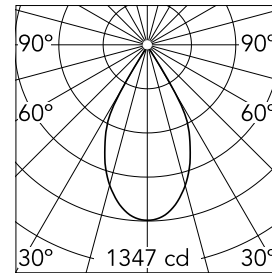

Number of heads	1	Net lumen (lm)	884
Lamp category	LED	Mountings	Ceiling recessed
Power (W)	13.4W	Environment	Indoor dry location
CCT (K)	2700K		
CRI	90		

Optical

Lighting type	Direct
LED type	LED array
Light distribution	Symmetric
Optical type	Flood
Beam angle (°)	55
Beam angle C90-270 (°)	55
Efficiency (lm/W)	65