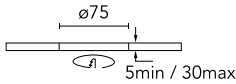

Beam Angle:	55°		
	h(m)	E(lx)	D(m)
1	1347	1.04	
2	337	2.08	
3	150	3.12	
4	84	4.16	
5	54	5.20	

Luminous flux luminaire
884 lm (EXTREME CUT OFF)

Electrical

Voltage (V)	17,8	Emergency	Without
Current (mA)	700	Insulation class	III
Dimmable	Yes		
Driver	Remote excluded		
Driver type	Non Dimmable, Dimmable DALI 2, Dimmable 0-10V, Dimmable Casambi, Dimmable 1-10V, Dimmable DALI 1, Mains Cut Dimming		

Physical

Color	Black	Tilt (°)	20
Orientation	Adjustable	Rotation (°)	360
Trim	yes	Spot diameter (mm)	80
Recessed depth (mm)	150		
Weight (kg)	0,241		

Easy Kap Ø 80 Plus Adjustable Optic Flood

Continuous current power supply of 10-20W, 110/240V – 50/60Hz with power current selected through adjustable 250 mA – 10W / 350 mA – 15W / 400 mA – 17W / 450 mA – 19W / 500/550/600/700 mA – 20W, Dali 1 switch.
60.8847