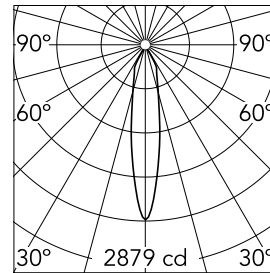

Main specifications

Number of heads	1	Net lumen (lm)	696
Lamp category	LED	Mountings	Ceiling recessed
Power (W)	13W	Environment	Indoor
CCT (K)	2850K-1800K		
CRI	95		

Optical

Lighting type	Direct
LED type	LED array
Light distribution	Symmetric
Optical type	Spot
Beam angle (°)	19
Beam angle C90-270 (°)	19
Efficiency (lm/W)	53

Beam Angle: 19°

h(m) E(lx) D(m)

1 2879 0.33

2 720 0.67

3 320 1.00

4 180 1.33

5 115 1.67

Luminous flux luminaire
696 lm (EXTREME CUT OFF)