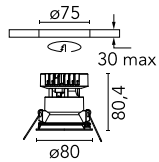

Easy Kap Ø 80 Fixed Optic Spot - Dim-To-Warm

■ 03.4287.GL.LE - Gold

Recessed luminaire with LED light source. 220-240V & dimmable 1-10V power supply included.

Recessed luminaire with LED light source. 220-240V & dimmable 1-10V power supply included.

Main specifications

Number of heads	1	Net lumen (lm)	696
Lamp category	LED	Mountings	Ceiling recessed
Power (W)	13W	Environment	Indoor
CCT (K)	2850K-1800K		
CRI	95		

Optical

Lighting type	Direct
LED type	LED array
Light distribution	Symmetric
Optical type	Spot
Beam angle (°)	19
Beam angle C90-270 (°)	19
Efficiency (lm/W)	53

Beam Angle: 19°

h(m) E(lx) D(m)

1 2879 0.33

2 720 0.67

3 320 1.00

4 180 1.33

5 115 1.67

Luminous flux luminaire
696 lm (EXTREME CUT OFF)