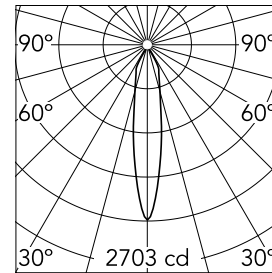

Easy Kap Ø 80 Fixed Optic Spot - Dim-To-Warm

■ 03.4287.BU.LE - Blue

Recessed luminaire with LED light source. 220-240V & dimmable 1-10V power supply included.

Recessed luminaire with LED light source. 220-240V & dimmable 1-10V power supply included.

Main specifications

Number of heads	1	Net lumen (lm)	644
Lamp category	LED	Mountings	Ceiling recessed
Power (W)	13W	Environment	Indoor dry location
CCT (K)	2850K-1800K		
CRI	95		

Optical

Lighting type	Direct
LED type	LED array
Light distribution	Symmetric
Optical type	Spot
Beam angle (°)	19
Beam angle C90-270 (°)	19
Efficiency (lm/W)	49

Physical

Color	Blue	Spot diameter (mm)	80
Orientation	Fixed		
Trim	yes		
Recessed depth (mm)	91		
Weight (kg)	0.24		

Note

For 110V PSU versions, please consult with the front office. Installation frame not necessary. Diffusing lens included.