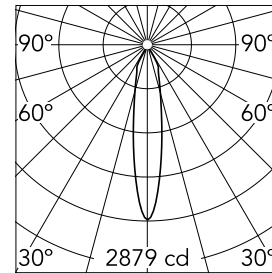

Easy Kap Ø 80 Fixed Optic Spot

■ 03.4288.GL - Gold

Recessed luminaire with LED light source. Power supply not included. Installation frame not necessary.

Main specifications

Number of heads	1	Net lumen (lm)	684
Lamp category	LED	Mountings	Ceiling recessed
Power (W)	9.2W	Environment	Indoor dry location
CCT (K)	2700K		
CRI	90		

Optical

Lighting type	Direct
LED type	LED array
Light distribution	Symmetric
Optical type	Spot
Beam angle (°)	19
Beam angle C90-270 (°)	19
Efficiency (lm/W)	74

Beam Angle: 19°

h(m)	E(lx)	D(m)
1	2879	0.33
2	720	0.67
3	320	1.00
4	180	1.33
5	115	1.66