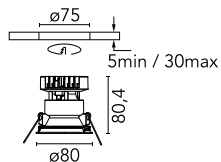

Easy Kap Ø 80 Fixed Optic Spot

■ 03.4288.GL - Gold

Recessed luminaire with LED light source. Power supply not included. Installation frame not necessary.

Main specifications

Number of heads	1	Net lumen (lm)	684
Lamp category	LED	Mountings	Ceiling recessed
Power (W)	9.2W	Environment	Indoor dry location
CCT (K)	2700K		
CRI	90		

Optical

Lighting type	Direct
LED type	LED array
Light distribution	Symmetric
Optical type	Spot
Beam angle (°)	19
Beam angle C90-270 (°)	19
Efficiency (lm/W)	74

Beam Angle: 19°

h(m)	E(lx)	D(m)
1	2879	0.33
2	720	0.67
3	320	1.00
4	180	1.33
5	115	1.66

Physical

Color	Gold	Spot diameter (mm)	80
Orientation	Fixed		
Trim	yes		
Recessed depth (mm)	91		
Weight (kg)	0.24		

Note

Diffusing lens included

Easy Kap Ø 80 Fixed Optic Spot

Continuous current power supply, dimmable Casambi 220/240V-50/60Hz, 300mA-16W / 350mA-18,5W / 400mA-21,5W / 450mA-24W / 500mA-27W / 600mA-32W / 650mA-35W / 700mA-36W / 750/800/900/1000/1050mA – 38W
60.9207