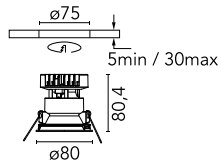

## Easy Kap Ø 80 Fixed Optic Spot

03.4288.B1 - White

Recessed luminaire with LED light source. Power supply not included. Installation frame not necessary.

### Main specifications

<b>Number of heads</b>	1	<b>Net lumen (lm)</b>	710
<b>Lamp category</b>	LED	<b>Mountings</b>	Ceiling recessed
<b>Power (W)</b>	9.2W	<b>Environment</b>	Indoor dry location
<b>CCT (K)</b>	2700K		
<b>CRI</b>	90		

Beam Angle: 19°

h(m)	E(lx)	D(m)
1	2684	0.34
2	671	0.68
3	298	1.02
4	168	1.36
5	107	1.70

Luminous flux luminaire  
710 lm (EXTREME CUT OFF)

### Physical

<b>Color</b>	White	<b>Spot diameter (mm)</b>	80
<b>Orientation</b>	Fixed		
<b>Trim</b>	yes		
<b>Recessed depth (mm)</b>	91		
<b>Weight (kg)</b>	0.24		