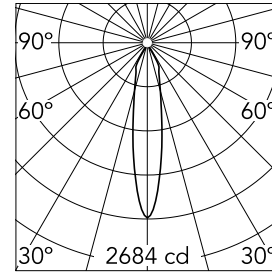

### Main specifications

<b>Number of heads</b>	1	<b>Net lumen (lm)</b>	710
<b>Lamp category</b>	LED	<b>Mountings</b>	Ceiling recessed
<b>Power (W)</b>	9.2W	<b>Environment</b>	Indoor dry location
<b>CCT (K)</b>	2700K		
<b>CRI</b>	90		

### Optical

<b>Lighting type</b>	Direct
<b>LED type</b>	LED array
<b>Light distribution</b>	Symmetric
<b>Optical type</b>	Spot
<b>Beam angle (°)</b>	19
<b>Beam angle C90-270 (°)</b>	19
<b>Efficiency (lm/W)</b>	77

Beam Angle: 19°

h(m)	E(lx)	D(m)
1	2684	0.34
2	671	0.68
3	298	1.02
4	168	1.36
5	107	1.70

Luminous flux luminaire  
710 lm (EXTREME CUT OFF)

### Physical

<b>Color</b>	White	<b>Spot diameter (mm)</b>	80
<b>Orientation</b>	Fixed		
<b>Trim</b>	yes		
<b>Recessed depth (mm)</b>	91		
<b>Weight (kg)</b>	0.24		