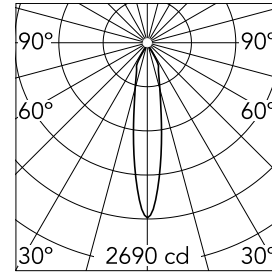

Easy Kap Ø 80 Fixed Optic Spot

■ 03.4288.74 - Black

Recessed luminaire with LED light source. Power supply not included. Installation frame not necessary.

Main specifications

Number of heads	1	Net lumen (lm)	628
Lamp category	LED	Mountings	Ceiling recessed
Power (W)	9.2W	Environment	Indoor dry location
CCT (K)	2700K		
CRI	90		

Optical

Lighting type	Direct
LED type	LED array
Light distribution	Symmetric
Optical type	Spot
Beam angle (°)	19
Beam angle C90-270 (°)	19
Efficiency (lm/W)	68

Beam Angle: 19°	h(m)	E(lx)	D(m)
	1	2690	0.33
	2	673	0.66
	3	299	0.99
	4	168	1.31
	5	108	1.64

Physical

Color	Black	Spot diameter (mm)	80
Orientation	Fixed		
Trim	yes		
Recessed depth (mm)	91		
Weight (kg)	0.24		

Note

Diffusing lens included

Easy Kap Ø 80 Fixed Optic Spot

Continuous current power supply, 1-10V, regulable Mains, leading & trailing edge 220/240V – 50/60Hz, 500mA – 10W
60.9411