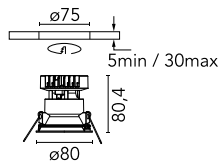

Easy Kap Ø 80 Fixed Optic Spot

■ 03.4288.74 - Black

Recessed luminaire with LED light source. Power supply not included. Installation frame not necessary.

Main specifications

Number of heads	1	Net lumen (lm)	628
Lamp category	LED	Mountings	Ceiling recessed
Power (W)	9.2W	Environment	Indoor dry location
CCT (K)	2700K		
CRI	90		

Optical

Lighting type	Direct
LED type	LED array
Light distribution	Symmetric
Optical type	Spot
Beam angle (°)	19
Beam angle C90-270 (°)	19
Efficiency (lm/W)	68

Beam Angle: 19°	h(m)	E(lx)	D(m)
	1	2690	0.33
	2	673	0.66
	3	299	0.99
	4	168	1.31
	5	108	1.64

Physical

Color	Black	Spot diameter (mm)	80
Orientation	Fixed		
Trim	yes		
Recessed depth (mm)	91		
Weight (kg)	0.24		

Note

Diffusing lens included

Easy Kap Ø 80 Fixed Optic Spot

Continuous current power supply, 1-10V, regulable Mains, leading & trailing edge 220/240V – 50/60Hz, 500mA – 10W
60.9411