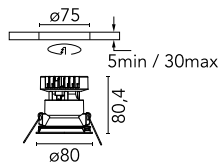

## Easy Kap Ø 80 Fixed Optic Spot

03.4287.B1 - White

Recessed luminaire with LED light source. Power supply not included. Installation frame not necessary.

### Main specifications

<b>Number of heads</b>	1	<b>Net lumen (lm)</b>	739
<b>Lamp category</b>	LED	<b>Mountings</b>	Ceiling recessed
<b>Power (W)</b>	9.2W	<b>Environment</b>	Indoor dry location
<b>CCT (K)</b>	3000K		
<b>CRI</b>	90		

<b>Beam Angle:</b>	19°		
<b>h(m)</b>	<b>E(lx)</b>	<b>D(m)</b>	
1	2792	0.34	
2	698	0.68	
3	310	1.02	
4	175	1.36	
5	112	1.70	

Luminous flux luminaire  
739 lm (EXTREME CUT OFF)

### Physical

<b>Color</b>	White	<b>Spot diameter (mm)</b>	80
<b>Orientation</b>	Fixed		
<b>Trim</b>	yes		
<b>Recessed depth (mm)</b>	91		
<b>Weight (kg)</b>	0.24		