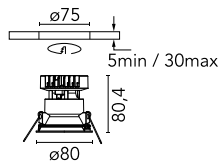

Easy Kap Ø 80 Fixed Optic Medium On Stock

■ 03.4192.GL.DF - Gold

Recessed luminaire with LED light source. Remote 220/240V power supply included. Installation frame not necessary.

Main specifications

| | | | |
|------------------------|-------|-----------------------|---------------------|
| Number of heads | 1 | Net lumen (lm) | 618 |
| Lamp category | LED | Mountings | Ceiling recessed |
| Power (W) | 9.2W | Environment | Indoor dry location |
| CCT (K) | 3000K | | |
| CRI | 90 | | |

Optical

| | |
|-------------------------------|-----------|
| Lighting type | Direct |
| LED type | LED array |
| Light distribution | Symmetric |
| Optical type | Medium |
| Beam angle (°) | 26 |
| Beam angle C90-270 (°) | 26 |
| Efficiency (lm/W) | 67 |

| | | | |
|--------------------|--------------|-------------|--|
| Beam Angle: | 26° | | |
| h(m) | E(lx) | D(m) | |
| 1 | 2003 | 0.46 | |
| 2 | 501 | 0.92 | |
| 3 | 223 | 1.38 | |
| 4 | 125 | 1.84 | |
| 5 | 80 | 2.30 | |

Physical

| | | | |
|----------------------------|-------|---------------------------|----|
| Color | Gold | Spot diameter (mm) | 80 |
| Orientation | Fixed | | |
| Trim | yes | | |
| Recessed depth (mm) | 91 | | |
| Weight (kg) | 0.24 | | |