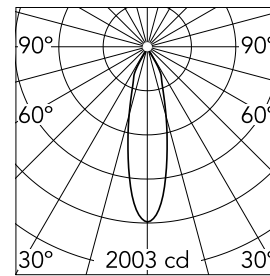

Easy Kap Ø 80 Fixed Optic Medium On Stock

■ 03.4192.GL.DF - Gold

Recessed luminaire with LED light source. Remote 220/240V power supply included. Installation frame not necessary.

Main specifications

| | | | |
|------------------------|-------|-----------------------|---------------------|
| Number of heads | 1 | Net lumen (lm) | 618 |
| Lamp category | LED | Mountings | Ceiling recessed |
| Power (W) | 9.2W | Environment | Indoor dry location |
| CCT (K) | 3000K | | |
| CRI | 90 | | |

Optical

| | |
|-------------------------------|-----------|
| Lighting type | Direct |
| LED type | LED array |
| Light distribution | Symmetric |
| Optical type | Medium |
| Beam angle (°) | 26 |
| Beam angle C90-270 (°) | 26 |
| Efficiency (lm/W) | 67 |

| | | | |
|--------------------|--------------|-------------|--|
| Beam Angle: | 26° | | |
| h(m) | E(lx) | D(m) | |
| 1 | 2003 | 0.46 | |
| 2 | 501 | 0.92 | |
| 3 | 223 | 1.38 | |
| 4 | 125 | 1.84 | |
| 5 | 80 | 2.30 | |

Physical

| | | | |
|----------------------------|-------|---------------------------|----|
| Color | Gold | Spot diameter (mm) | 80 |
| Orientation | Fixed | | |
| Trim | yes | | |
| Recessed depth (mm) | 91 | | |
| Weight (kg) | 0.24 | | |