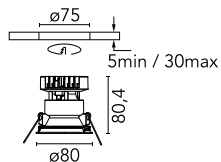

Easy Kap Ø 80 Fixed Optic Medium On Stock

03.4192.B1.DF - White

Recessed luminaire with LED light source. Remote 220/240V power supply included. Installation frame not necessary.

Main specifications

Number of heads	1	Net lumen (lm)	630
Lamp category	LED	Mountings	Ceiling recessed
Power (W)	9.2W	Environment	Indoor dry location
CCT (K)	3000K		
CRI	90		

Optical

Lighting type	Direct
LED type	LED array
Light distribution	Symmetric
Optical type	Medium
Beam angle (°)	26
Beam angle C90-270 (°)	26
Efficiency (lm/W)	68

Beam Angle: 26°

h(m)	E(lx)	D(m)
1	1868	0.46
2	467	0.92
3	208	1.39
4	117	1.85
5	75	2.31

Physical

Color	White	Spot diameter (mm)	80
Orientation	Fixed		
Trim	yes		
Recessed depth (mm)	91		
Weight (kg)	0.24		

Note

Diffusing lens included