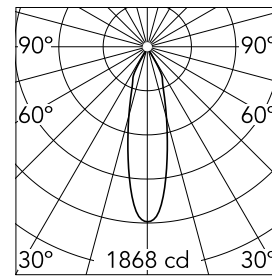

Easy Kap Ø 80 Fixed Optic Medium On Stock

03.4192.B1.DF - White

Recessed luminaire with LED light source. Remote 220/240V power supply included. Installation frame not necessary.

Main specifications

Number of heads	1	Net lumen (lm)	630
Lamp category	LED	Mountings	Ceiling recessed
Power (W)	9.2W	Environment	Indoor dry location
CCT (K)	3000K		
CRI	90		

Optical

Lighting type	Direct
LED type	LED array
Light distribution	Symmetric
Optical type	Medium
Beam angle (°)	26
Beam angle C90-270 (°)	26
Efficiency (lm/W)	68

Beam Angle: 26°

h(m)	E(lx)	D(m)
1	1868	0.46
2	467	0.92
3	208	1.39
4	117	1.85
5	75	2.31

Physical

Color	White	Spot diameter (mm)	80
Orientation	Fixed		
Trim	yes		
Recessed depth (mm)	91		
Weight (kg)	0.24		

Note

Diffusing lens included