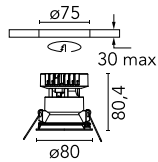

Main specifications

Number of heads	1	Net lumen (lm)	637
Lamp category	LED	Mountings	Ceiling recessed
Power (W)	13W	Environment	Indoor
CCT (K)	2850K-1800K		
CRI	95		

Optical

Lighting type	Direct
LED type	LED array
Light distribution	Symmetric
Optical type	Medium
Beam angle (°)	28
Beam angle C90-270 (°)	28
Efficiency (lm/W)	49

Beam Angle: 28°

h(m)	E(lx)	D(m)
1	1847	0.49
2	462	0.98
3	205	1.47
4	115	1.96
5	74	2.45

Luminous flux luminaire
637 lm (EXTREME CUT OFF)

Electrical

Frequency (Hz)	50/60	Driver type	Electronic dimmable 1-10V
Voltage (V)	33.00	Emergency	Without
Current (mA)	300	Insulation class	II
Dimmable	Yes		
Driver	Remote		

Physical

Color	Black	Spot diameter (mm)	80
Orientation	Fixed		
Trim	yes		
Recessed depth (mm)	91		
Weight (kg)	0.24		

Note

For 110V PSU versions, please consult with the front office. Installation frame not necessary. Diffusing lens included.