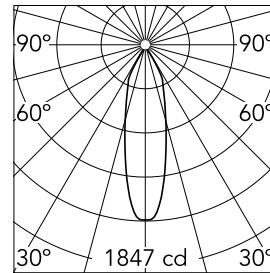

Main specifications

Number of heads	1	Net lumen (lm)	637
Lamp category	LED	Mountings	Ceiling recessed
Power (W)	13W	Environment	Indoor
CCT (K)	2850K-1800K		
CRI	95		

Optical

Lighting type	Direct
LED type	LED array
Light distribution	Symmetric
Optical type	Medium
Beam angle (°)	28
Beam angle C90-270 (°)	28
Efficiency (lm/W)	49

Beam Angle: 28°

h(m)	E(lx)	D(m)
1	1847	0.49
2	462	0.98
3	205	1.47
4	115	1.96
5	74	2.45

Luminous flux luminaire
637 lm (EXTREME CUT OFF)

Electrical

Frequency (Hz)	50/60	Driver type	Electronic dimmable 1-10V
Voltage (V)	33.00	Emergency	Without
Current (mA)	300	Insulation class	II
Dimmable	Yes		
Driver	Remote		

Physical

Color	Black	Spot diameter (mm)	80
Orientation	Fixed		
Trim	yes		
Recessed depth (mm)	91		
Weight (kg)	0.24		

Note

For 110V PSU versions, please consult with the front office. Installation frame not necessary. Diffusing lens included.