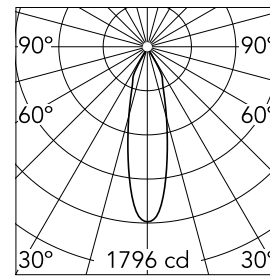

Number of heads	1	Net lumen (lm)	606
Lamp category	LED	Mountings	Ceiling recessed
Power (W)	9.2W	Environment	Indoor dry location
CCT (K)	2700K		
CRI	90		

Optical

Lighting type	Direct
LED type	LED array
Light distribution	Symmetric
Optical type	Medium
Beam angle (°)	26
Beam angle C90-270 (°)	26
Efficiency (lm/W)	65

Physical

Color	White
Orientation	Fixed
Recessed depth (mm)	91
Weight (kg)	0.24
Spot diameter (mm)	80

Note

Diffusing lens included