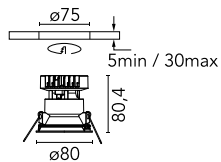

Easy Kap Ø 80 Fixed Optic Medium Dali On Stock

03.4193.B1.CD - White

Recessed luminaire with LED light source. Remote 220/240V power supply included. Installation frame not necessary.

Main specifications

Number of heads	1	Net lumen (lm)	606
Lamp category	LED	Mountings	Ceiling recessed
Power (W)	9.2W	Environment	Indoor dry location
CCT (K)	2700K		
CRI	90		

Optical

Lighting type	Direct
LED type	LED array
Light distribution	Symmetric
Optical type	Medium
Beam angle (°)	26
Beam angle C90-270 (°)	26
Efficiency (lm/W)	65

Beam Angle:	26°	
h(m)	E(lx)	D(m)
1	1796	0.46
2	449	0.92
3	200	1.39
4	112	1.85
5	72	2.31

Luminous flux luminaire
606 lm (EXTREME CUT OFF)

Electrical

Frequency (Hz)	50/60	Driver type	Dimmable DALI 1
Voltage (V)	17.40	Emergency	Without
Current (mA)	500	Insulation class	II
Dimmable	Yes		
Driver	Remote included		

Physical

Color	White
Orientation	Fixed
Recessed depth (mm)	91
Weight (kg)	0.24
Spot diameter (mm)	80

Note

Diffusing lens included