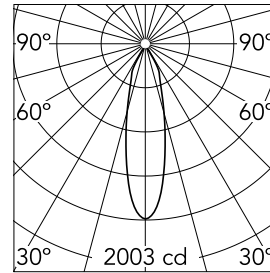

Number of heads	1	Net lumen (lm)	618
Lamp category	LED	Mountings	Ceiling recessed
Power (W)	9.2W	Environment	Indoor dry location
CCT (K)	3000K		
CRI	90		

Optical

Lighting type	Direct
LED type	LED array
Light distribution	Symmetric
Optical type	Medium
Beam angle (°)	26
Beam angle C90-270 (°)	26
Efficiency (lm/W)	67

Physical

Color	Gold	Spot diameter (mm)	80
Orientation	Fixed		
Trim	yes		
Recessed depth (mm)	91		
Weight (kg)	0.24		

Note

Diffusing lens included