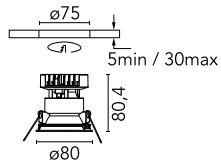

Easy Kap Ø 80 Fixed Optic Medium Dali On Stock

■ 03.4192.GL.CD - Gold

Recessed luminaire with LED light source. Remote 220/240V power supply included. Installation frame not necessary.

Main specifications

Number of heads	1	Net lumen (lm)	618
Lamp category	LED	Mountings	Ceiling recessed
Power (W)	9.2W	Environment	Indoor dry location
CCT (K)	3000K		
CRI	90		

Optical

Lighting type	Direct
LED type	LED array
Light distribution	Symmetric
Optical type	Medium
Beam angle (°)	26
Beam angle C90-270 (°)	26
Efficiency (lm/W)	67

Beam Angle:	26°		
h(m)	E(lx)	D(m)	
1	2003	0.46	
2	501	0.92	
3	223	1.38	
4	125	1.84	
5	80	2.30	

Luminous flux luminaire
618 lm (EXTREME CUT OFF)

Electrical

Frequency (Hz)	50/60	Driver type	Dimmable DALI 1
Voltage (V)	17.40	Emergency	Without
Current (mA)	500	Insulation class	II
Dimmable	Yes		
Driver	Remote included		

Physical

Color	Gold	Spot diameter (mm)	80
Orientation	Fixed		
Trim	yes		
Recessed depth (mm)	91		
Weight (kg)	0.24		

Note

Diffusing lens included