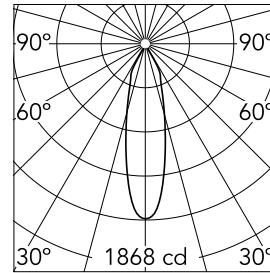

### Main specifications

<b>Number of heads</b>	1	<b>Net lumen (lm)</b>	630
<b>Lamp category</b>	LED	<b>Mountings</b>	Ceiling recessed
<b>Power (W)</b>	9.2W	<b>Environment</b>	Indoor dry location
<b>CCT (K)</b>	3000K		
<b>CRI</b>	90		

### Optical

<b>Lighting type</b>	Direct
<b>LED type</b>	LED array
<b>Light distribution</b>	Symmetric
<b>Optical type</b>	Medium
<b>Beam angle (°)</b>	26
<b>Beam angle C90-270 (°)</b>	26
<b>Efficiency (lm/W)</b>	68

<b>Beam Angle:</b>	26°		
<b>h(m)</b>	<b>E(lx)</b>	<b>D(m)</b>	
1	1868	0.46	
2	467	0.92	
3	208	1.39	
4	117	1.85	
5	75	2.31	

Luminous flux luminaire  
630 lm (EXTREME CUT OFF)

### Physical

<b>Color</b>	White	<b>Spot diameter (mm)</b>	80
<b>Orientation</b>	Fixed		
<b>Trim</b>	yes		
<b>Recessed depth (mm)</b>	91		
<b>Weight (kg)</b>	0.24		