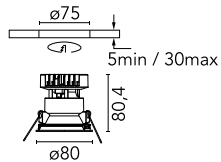

### Main specifications

<b>Number of heads</b>	1	<b>Net lumen (lm)</b>	630
<b>Lamp category</b>	LED	<b>Mountings</b>	Ceiling recessed
<b>Power (W)</b>	9.2W	<b>Environment</b>	Indoor dry location
<b>CCT (K)</b>	3000K		
<b>CRI</b>	90		

<b>Beam Angle:</b>	26°		
<b>h(m)</b>	<b>E(lx)</b>	<b>D(m)</b>	
1	1868	0.46	
2	467	0.92	
3	208	1.39	
4	117	1.85	
5	75	2.31	

Luminous flux luminaire  
630 lm (EXTREME CUT OFF)

### Physical

<b>Color</b>	White	<b>Spot diameter (mm)</b>	80
<b>Orientation</b>	Fixed		
<b>Trim</b>	yes		
<b>Recessed depth (mm)</b>	91		
<b>Weight (kg)</b>	0.24		