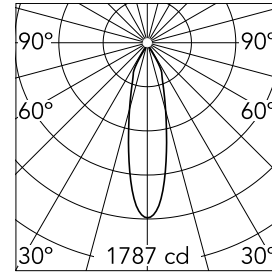

Easy Kap Ø 80 Fixed Optic Medium

■ 03.4193.74 - Black

Recessed luminaire with LED light source. Power supply not included. Installation frame not necessary.

Main specifications

Number of heads	1	Net lumen (lm)	541
Lamp category	LED	Mountings	Ceiling recessed
Power (W)	9.2W	Environment	Indoor dry location
CCT (K)	2700K		
CRI	90		

Optical

Lighting type	Direct
LED type	LED array
Light distribution	Symmetric
Optical type	Medium
Beam angle (°)	25
Beam angle C90-270 (°)	25
Efficiency (lm/W)	58

Beam Angle: 25°

h(m)	E(lx)	D(m)
1	1787	0.45
2	447	0.89
3	199	1.34
4	112	1.79
5	71	2.23