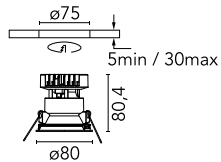

Easy Kap Ø 80 Fixed Optic Medium

■ 03.4193.74 - Black

Recessed luminaire with LED light source. Power supply not included. Installation frame not necessary.

Main specifications

Number of heads	1	Net lumen (lm)	541
Lamp category	LED	Mountings	Ceiling recessed
Power (W)	9.2W	Environment	Indoor dry location
CCT (K)	2700K		
CRI	90		

Optical

Lighting type	Direct
LED type	LED array
Light distribution	Symmetric
Optical type	Medium
Beam angle (°)	25
Beam angle C90-270 (°)	25
Efficiency (lm/W)	58

Beam Angle: 25°

h(m)	E(lx)	D(m)
1	1787	0.45
2	447	0.89
3	199	1.34
4	112	1.79
5	71	2.23

Physical

Color	Black
Orientation	Fixed
Recessed depth (mm)	91
Weight (kg)	0.24
Spot diameter (mm)	80

Note

Diffusing lens included

Easy Kap Ø 80 Fixed Optic Medium

Continuous current power supply of 13-20W, 110/240V – 50/60Hz with power current selected through adjustable 300 mA – 15W / 350 mA – 18W / 400/450/500/550/600/650/700/750/800/850/900 mA – 15W. switch. 0/1-10V or push dimming
60.9188