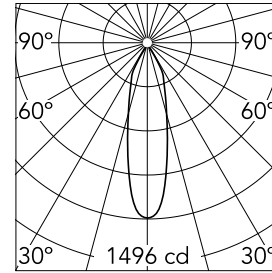

### Main specifications

<b>Number of heads</b>	1	<b>Net lumen (lm)</b>	495
<b>Lamp category</b>	LED	<b>Mountings</b>	Ceiling recessed
<b>Power (W)</b>	9.2W	<b>Environment</b>	Indoor dry location
<b>CCT (K)</b>	3000K		
<b>CRI</b>	90		

### Optical

<b>Lighting type</b>	Direct
<b>LED type</b>	LED array
<b>Light distribution</b>	Symmetric
<b>Optical type</b>	Medium
<b>Beam angle (°)</b>	26
<b>Beam angle C90-270 (°)</b>	26
<b>Efficiency (lm/W)</b>	53

Beam Angle: 26°

h(m)	E(lx)	D(m)
1	1496	0.47
2	374	0.93
3	166	1.40
4	93	1.87
5	60	2.34

Luminous flux luminaire  
495 lm (EXTREME CUT OFF)

### Physical

<b>Color</b>	Blue	<b>Spot diameter (mm)</b>	80
<b>Orientation</b>	Fixed		
<b>Trim</b>	yes		
<b>Recessed depth (mm)</b>	91		
<b>Weight (kg)</b>	0.24		