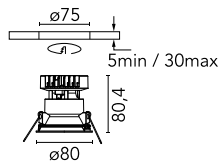

### Main specifications

<b>Number of heads</b>	1	<b>Net lumen (lm)</b>	495
<b>Lamp category</b>	LED	<b>Mountings</b>	Ceiling recessed
<b>Power (W)</b>	9.2W	<b>Environment</b>	Indoor dry location
<b>CCT (K)</b>	3000K		
<b>CRI</b>	90		

Beam Angle: 26°

h(m)	E(lx)	D(m)
1	1496	0.47
2	374	0.93
3	166	1.40
4	93	1.87
5	60	2.34

Luminous flux luminaire  
495 lm (EXTREME CUT OFF)

### Physical

<b>Color</b>	Blue	<b>Spot diameter (mm)</b>	80
<b>Orientation</b>	Fixed		
<b>Trim</b>	yes		
<b>Recessed depth (mm)</b>	91		
<b>Weight (kg)</b>	0.24		